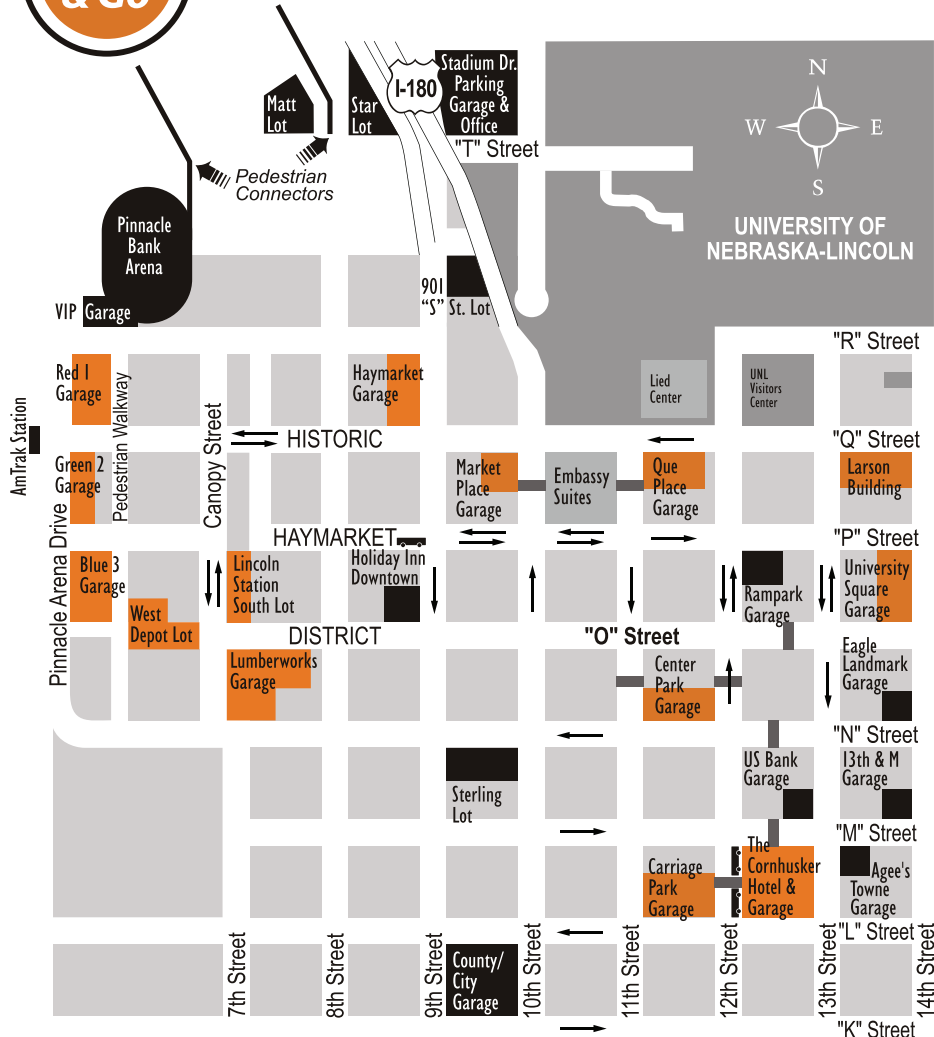

PARKING SERVICES DIVISION

850 "Q" Street, Lincoln, NE 68508 parkandgo.org

parking map key

- Skywalk
- City owned facility
- Privately owned facility
- Bus parking only

402-441-PARK

parking rates

- City Garages – First Hour FREE! \$1.25 per hr. / \$11.25 daily max.
- County/City Garage Free with pass from County/City Offices or \$5 per exit.
- Most parking meters are \$1.25 per hr., 5 & 10 hr. meters are \$.75 per hr., enforced Monday thru Saturday 8 a.m. to 6 p.m.

PARKING SERVICES DIVISION

850 "Q" Street, Lincoln, NE 68508 parkandgo.org

For information on Parking Bans during Snow Removal Operations call 402-441-7644 or visit lincoln.ne.gov (keyword: snow). Sign up for text alerts by texting "follow Lincolnsnow" to 40404.